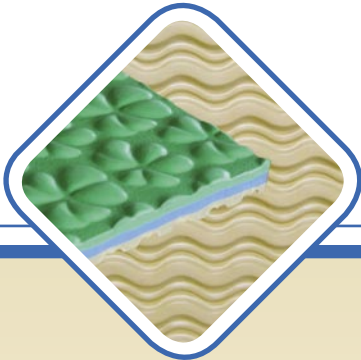

### First Ever Triple Density Cow Bed

The **Clover Mat** is made of three layers of EVA closed cell foam. This space age wonder comes as close to nature as possible in providing your herd with unmatched comfort and safety. The top layer is like a bed of clover, soft to the touch, but plenty durable. The middle layer, more dense and firm, absorbs the weight and pressure. The bottom layer with its engineered wave design absorbs even more stress while acting as the vapor and insulation barrier. It is an extra tough laminate to withstand wear against concrete.