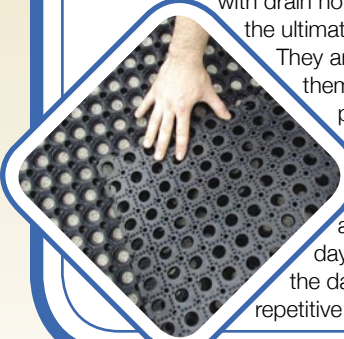

They are bound to pay for themselves with higher production and fewer work-stress injuries.

They clean fast and are not effected by every day fluids. Useful all over the dairy wherever you have repetitive worker tasks.

When it comes to cow comfort, nobody knows better than Group Summit—
worldwide dairy flooring specialists

PO Box 21, Ashland, OR 97520
www.groupsummit.com

888-FOR-MATS