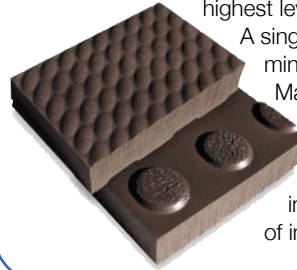

Insulaire® Cow Cushion The fastest selling cow mattress today. Only 35 lbs! Under $80 and a five year warranty. Polymer technology offers the highest level of insulation.

A single density, budget minded cousin of Clover Mat. It derives its unequaled comfort and insulating properties from its inner core of millions of impenetrable air cells.

BoviTrax The most versatile and durable modular flooring for alleys, pens and parlors. Every floor over 3,000 sq. ft. is custom fitted at no extra charge. Each BoviTrax 47" x 71" tile features precision-cut interlocking edges for a near seamless floor.