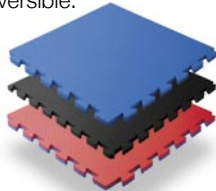

Komfy Kush™

Economical anti fatigue mats in a choice of colors. Easy on your wallet and easier on your back! Zip together in minutes - clean in a snap. Reversible.